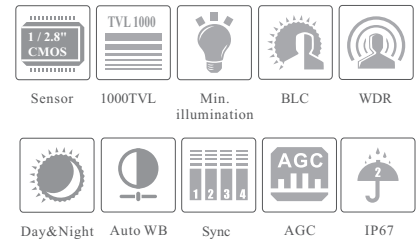

CAMERA

TD-7422TE3

2MP HD Analog IR Bullet Camera

- 1080P real-time image, high resolution, true color
- AHD / TVI / CVI / CVBS standard and lossless video output
- Up to 1000 TVL resolution
- CMOS progressive scan, perfectly capture the moving object
- Support OSD menu
- High speed, long distance and real time transmission
- Auto color to B / W at low illumination
- Support ICR switch, true day / night, digital WDR
- Support noise reduction function
- 30 ~ 50m IR night view distance
- IP67
- Support COC

Tel: +86-755-36995888

Web site: <http://en.tvt.net.cn>

Fax: +86-755-33104777

E-mail: overseas@tvt.net.cn

SPECIFICATIONS

Model	TD-7422TE3
Specifications	
Camera	
Image Sensor	1 / 2.8 "CMOS
Resolution	2MP
Image Size	1920 x 1080
Video Output	AHD / TVI / CVI / CVBS
Image System	PAL / NTSC
Electronic Shutter	Auto; 1 / 50s ~ 1 / 100000s (PAL); 1 / 60s ~ 1 / 100000s (NTSC)
IR Distance	30 ~ 50 m
Frame Rate	30fps(60Hz); 25fps (50Hz)
Min. Illumination	0.005lux@F1.2, AGC ON; 0 lux IR
Lens	2.8 mm, 6mm optional, fixed 2.8-12mm, varifocal
Lens Mount	M12 or D14 optional
S / N Ratio	≥52dB (AGC OFF)
Ingress Protection	IP 67
Functions	
Function Control	OSD (COC Control)
Day & Night	ICR
Digital WDR	Yes
Digital DNR	Yes, 2D DNR
AGC	Yes
Auto White Balance	Yes
BLC	Yes
Front Light Compensation	No
Defog	No
HLC	Yes
Sharpness	Yes
Mirror	No
Smart IR	Yes
Image Setting	Yes
Defect Correction	Auto
Language	Chinese and English
Angle Adjustment	Pan: 0°~360°; Tilt: 0°~90°; Rotation: 0°~360°
Others	
Power Supply	DC12V (± 10%)
Power Consumption	IR OFF : < 1W; IR ON : < 6W
Working Environment	- 30 °C ~ 50 °C, 10 % ~ 90 % (relative humidity)
Dimensions (mm)	217.7 x 80.5 x 80.5
Weight (net)	Approx. 0.56KG