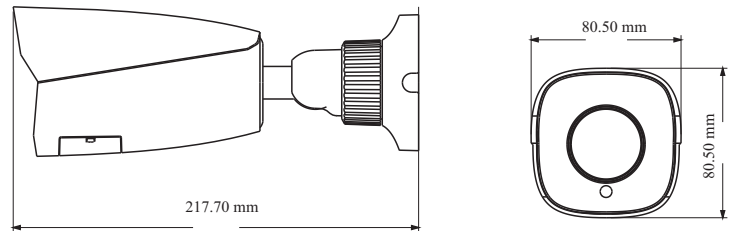

SPECIFICATIONS

Model	TD-7422TE3
Specifications	
Camera	
Image Sensor	1 / 2.8 "CMOS
Resolution	2MP
Image Size	1920 x 1080
Video Output	AHD / TVI / CVI / CVBS
Image System	PAL / NTSC
Electronic Shutter	Auto; 1 / 50s ~ 1 / 100000s (PAL); 1 / 60s ~ 1 / 100000s (NTSC)
IR Distance	30 ~ 50 m
Frame Rate	30fps(60Hz); 25fps (50Hz)
Min. Illumination	0.005lux@F1.2, AGC ON; 0 lux IR
Lens	2.8 mm, 6mm optional, fixed 2.8-12mm, varifocal
Lens Mount	M12 or D14 optional
S / N Ratio	≥52dB (AGC OFF)
Ingress Protection	IP 67
Functions	
Function Control	OSD (COC Control)
Day & Night	ICR
Digital WDR	Yes
Digital DNR	Yes, 2D DNR
AGC	Yes
Auto White Balance	Yes
BLC	Yes
Front Light Compensation	No
Defog	No
HLC	Yes
Sharpness	Yes
Mirror	No
Smart IR	Yes
Image Setting	Yes
Defect Correction	Auto
Language	Chinese and English
Angle Adjustment	Pan: 0°~360°; Tilt: 0°~90°; Rotation: 0°~360°
Others	
Power Supply	DC12V (± 10%)
Power Consumption	IR OFF : < 1W; IR ON : < 6W
Working Environment	- 30 °C ~ 50 °C, 10 % ~ 90 % (relative humidity)
Dimensions (mm)	217.7 x 80.5 x 80.5
Weight (net)	Approx. 0.56KG

DIMENSIONS